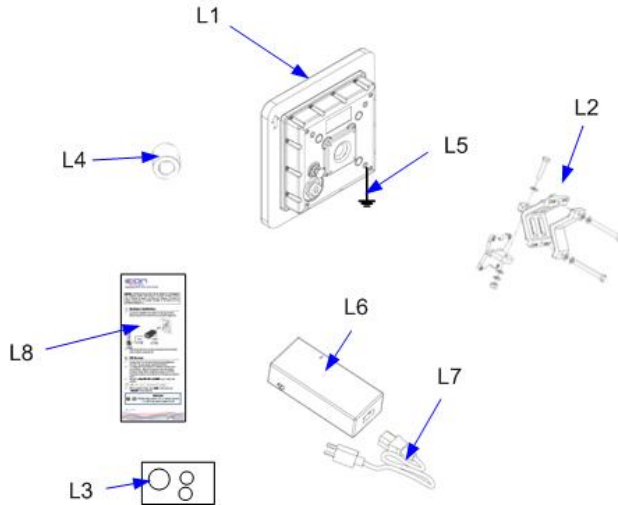

## Application Note

### LibraPlus 5860 System Checklist

Item	Description	Part Number	Note
L1	LibraPlus 5860-28 RD (Rapid Deployment) Point-to-Point System	9140-2820	Includes L2, L3, L4, L5, L6, L7 and L8
	LibraPlus 5860-28 ER (Extended Range) Point-to-Point System	9140-2821	Includes L2, L3, L4, L5, L6, L7 and L8
	LibraPlus 5860-28 CPE (Customer Premise Equipment) Point-to-Multipoint System	9140-2802	Includes L2, L3, L4, L5, L6, L7 and L8
	LibraPlus 5860-28 AP (Access Point) Point-to-Multipoint System	9140-2803	Includes L2, L3, L4, L5, L6, L7 and L8
	LibraPlus 5860-28 LCPE (Long Range Customer Premise Equipment) Point-to-Multipoint System	9140-2804	Includes L2, L3, L4, L5, L6, L7 and L8
L2	Pole/Wall Mounting Bracket Kit	Included in L1	
L3	RJ45 Weatherproofing Kit	Included in L1	
L4	Round Cable Ferrite Bead (x2)	Included in L1	
L5	Grounding Lug	Included in L1	
L6	Power inserter 110-220 AC 48VDC @ 60W	4000-0040	Included in L1
L7	NEMA Power Cord 5-15P-IEC-320	Included in L1	
L8	LibraPlus 5860 Quick Start Guide	Included in L1	

## Antenna Cabling (ER, AP, LCPE Only)

Item	Description	Part Number	Notes
L9	5 GHz Antenna		See price book for full list of antennas
L10	5.8 GHz Surge Suppressor N(F)-N(F)	1220-0025	
L11	Cable RF 30cm (12 inch), LMR400 Ultra-Flex, Patch N(M)-N(M).	6010-0014	
	Cable RF 90cm (36 inch), LMR400 Ultra-Flex, Patch N(M)-N(M).	6010-0019	