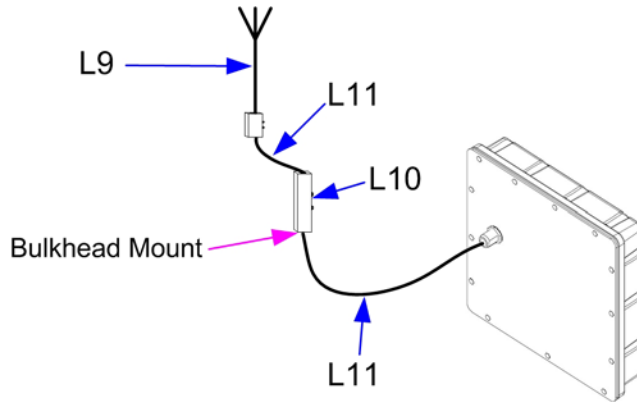

### LibraPlus 5860 System Checklist

Item	Description	Part Number	Note
L1	LibraPlus 5860-28 RD (Rapid Deployment) Point-to-Point System	9140-2820	Includes L2, L3, L4, L5, L6, L7 and L8
	LibraPlus 5860-28 ER (Extended Range) Point-to-Point System	9140-2821	Includes L2, L3, L4, L5, L6, L7 and L8
	LibraPlus 5860-28 CPE (Customer Premise Equipment) Point-to-Multipoint System	9140-2802	Includes L2, L3, L4, L5, L6, L7 and L8
	LibraPlus 5860-28 AP (Access Point) Point-to-Multipoint System	9140-2803	Includes L2, L3, L4, L5, L6, L7 and L8
	LibraPlus 5860-28 LCPE (Long Range Customer Premise Equipment) Point-to-Multipoint System	9140-2804	Includes L2, L3, L4, L5, L6, L7 and L8
L2	Pole/Wall Mounting Bracket Kit	Included in L1	
L3	RJ45 Weatherproofing Kit	Included in L1	
L4	Round Cable Ferrite Bead (x2)	Included in L1	
L5	Grounding Lug	Included in L1	
L6	Power inserter 110-220 AC 48VDC @ 60W	4000-0040	Included in L1
L7	NEMA Power Cord 5-15P-IEC-320	Included in L1	
L8	LibraPlus 5860 Quick Start Guide	Included in L1	

## Antenna Cabling (ER, AP, LCPE Only)

Item	Description	Part Number	Notes
L9	5 GHz Antenna		See price book for full list of antennas
L10	5.8 GHz Surge Suppressor N(F)-N(F)	1220-0025	
L11	Cable RF 30cm (12 inch), LMR400 Ultra-Flex, Patch N(M)-N(M).	6010-0014	
	Cable RF 90cm (36 inch), LMR400 Ultra-Flex, Patch N(M)-N(M).	6010-0019	