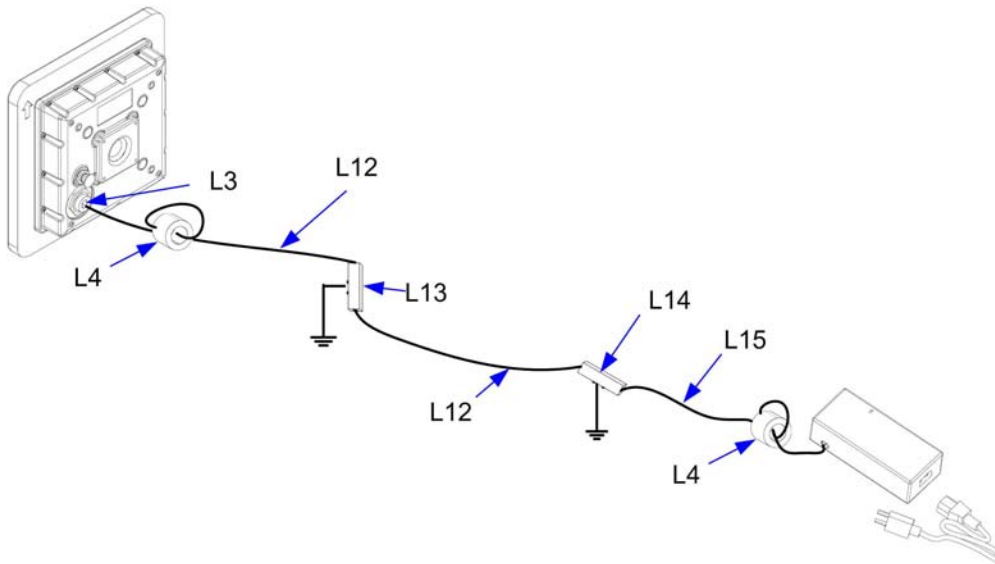

PoE Wiring

Item	Description	Part Number	Notes
L3	RJ45 Weatherproofing Kit	Included in L1	
L4	Round Cable Ferrite Bead (x2)	Included in L1	
L12	Cable 10m LibraPlus / Libra MAX-LT PoE	6010-1414	One 6010-14xx cable from list is required if not building own cable using L3 (included).
	Cable 50m LibraPlus / Libra MAX-LT PoE	6010-1440	
	Cable 100m LibraPlus / Libra MAX-LT PoE	6010-1416	
L13	RS485 Ethernet Surge Suppressor Transtector ALPU-WLAN (Hardware/Screwmount)	1220-0041	Order 1x 6010-14XX (L12) cable from list for use in this application. Cut cable at point of desired insertion of ALPU (L13). Use existing weatherproof connector side for radio. Hardwire cable ends into ALPU.
L14	Ethernet Surge Suppressor, Citel MJ8-POE-B	1220-0042	Designed for indoor use only
L15	Indoor CAT5E cable	-	Customer supplied